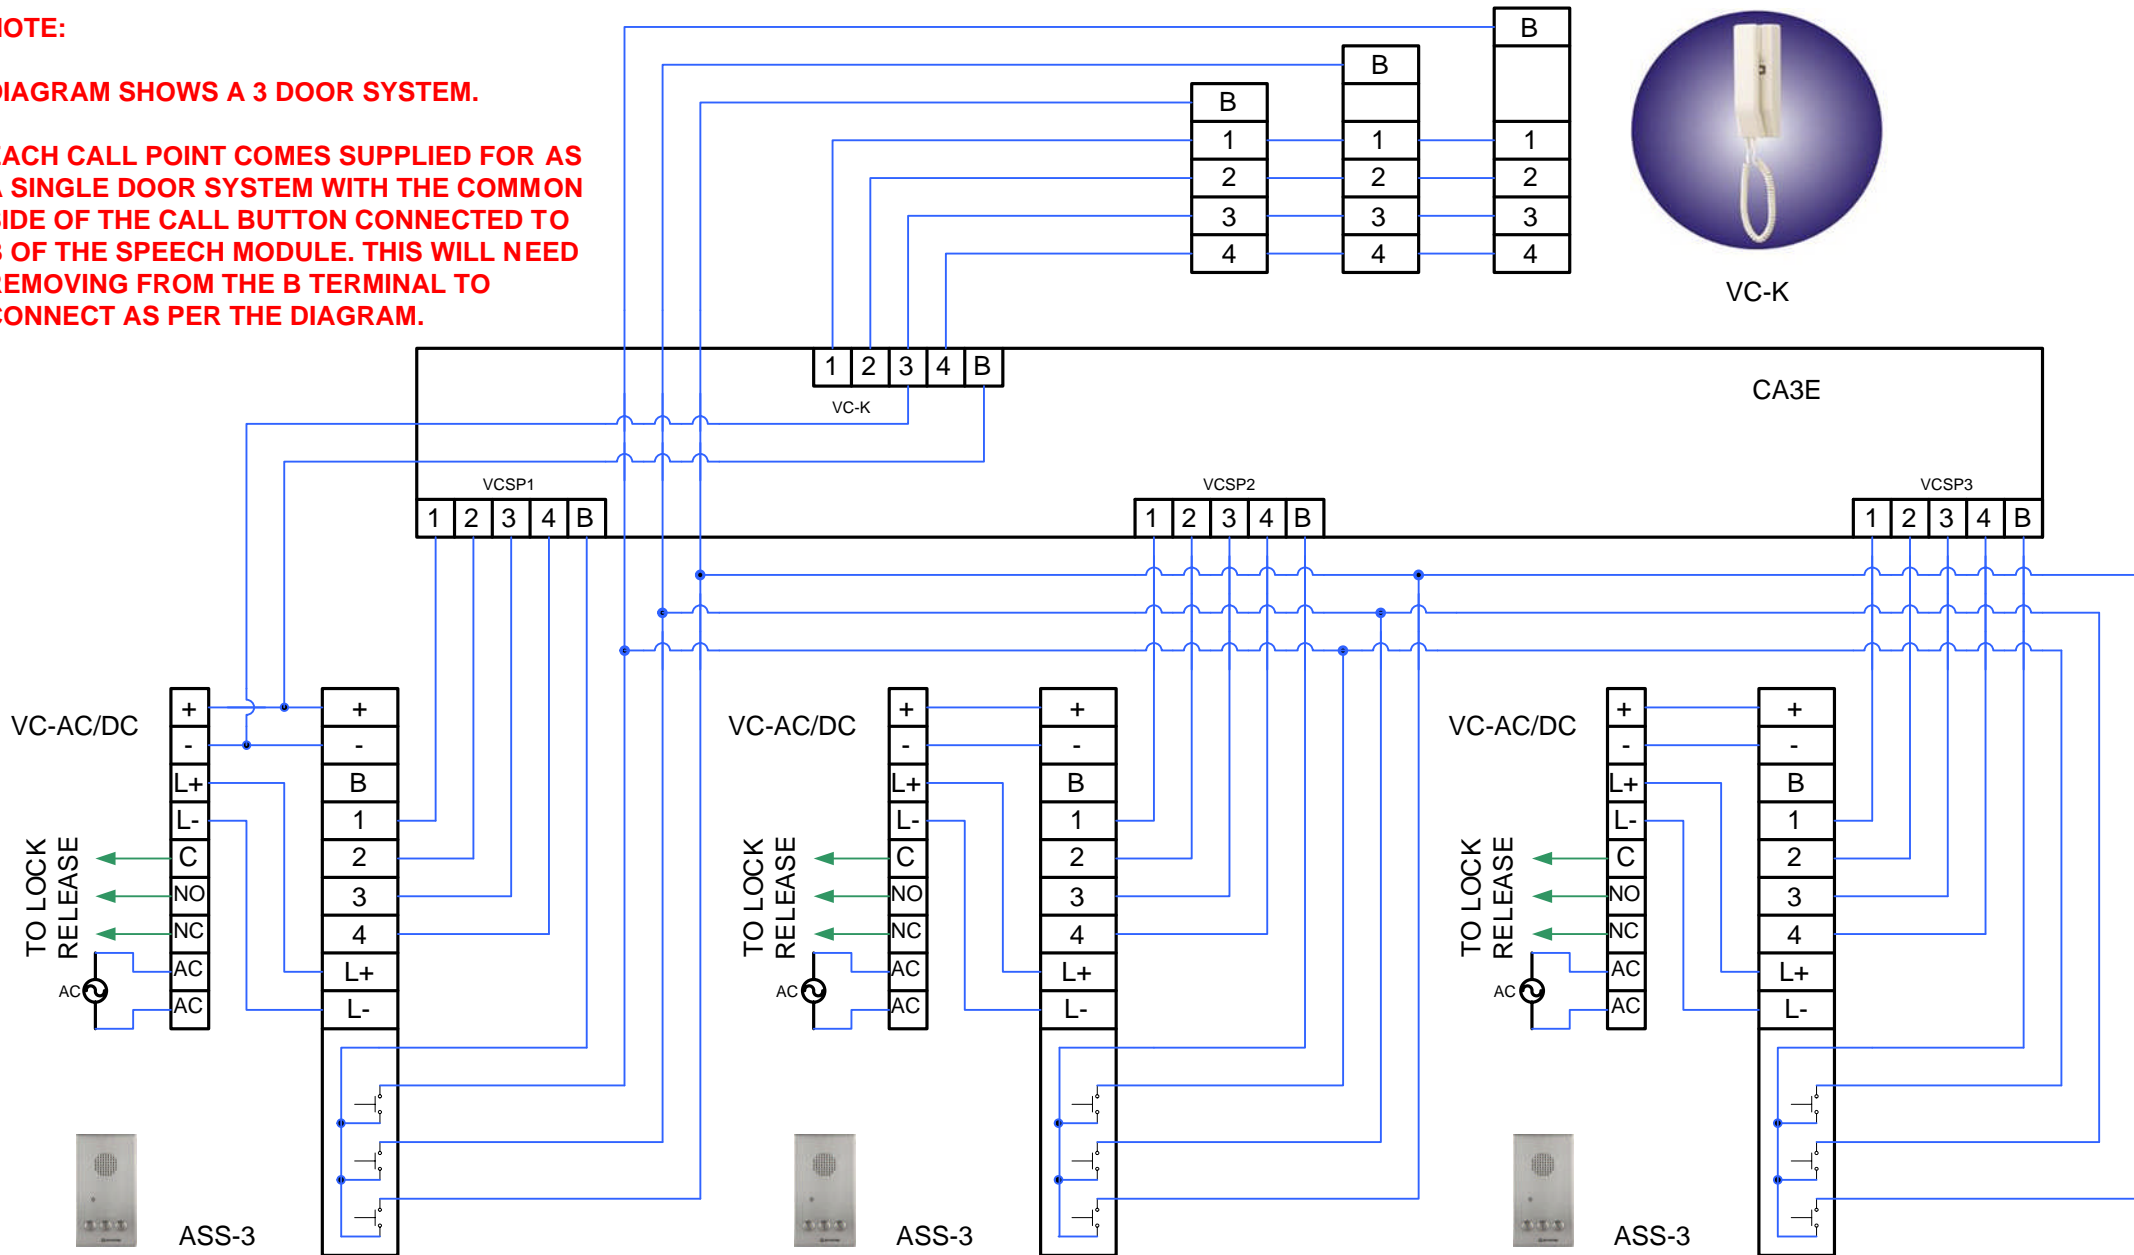

NOTE:

DIAGRAM SHOWS A 3 DOOR SYSTEM.

EACH CALL POINT COMES SUPPLIED FOR AS A SINGLE DOOR SYSTEM WITH THE COMMON SIDE OF THE CALL BUTTON CONNECTED TO B OF THE SPEECH MODULE. THIS WILL NEED REMOVING FROM THE B TERMINAL TO CONNECT AS PER THE DIAGRAM.

BC TECHNOLOGY LTD
 BC TEC HOUSE
 WALLIS CLOSE
 PARK FARM IND EST
 WELLINGBOROUGH
 NN8 6AG
 TEL: 01933 405050
 FAX: 01933 405454

bctechonology limited
 technically secure

TITLE: AIPHONE THREE DOOR MULTI BUTTON VC SYSTEM		CUSTOMER REF: CA3E WIRING	DRAWING REF: CA3E
DATE: 03/03/08	CABLE TYPE: ALARM CABLE	MAXIMUM DISTANCE: 150M	PG: 1 OF 1
DRAWN BY: Sales Support	DESCRIPTION: WIRING DIAGRAM FOR A 3 DOOR VC SYSTEM WITH MULTIPLE BUTTONS ON AN CA3E SWITCHER		